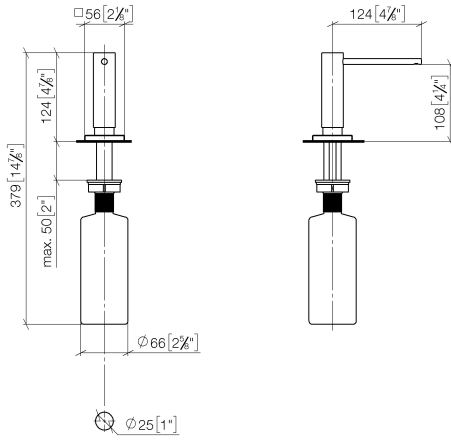

Dispenser with rosette - Chrome

LOT

82 439 970

- 124mm projection
- 500 ml bottle
- can be filled from the top
- rotating pump head
- height 124 mm
- hole diameter 25 mm
- individual rosette 55 x 55 mm

Fits LOT

	Chrome	82 439 970-00
	Brushed Platinum	82 439 970-06
	Platinum	82 439 970-08
	Durabross (23kt Gold)	82 439 970-09
	Dark Chrome	82 439 970-19
	Brushed Durabross (23kt Gold)	82 439 970-28
	Brushed Champagne (22kt Gold)	82 439 970-46
	Champagne (22kt Gold)	82 439 970-47
	Brushed Chrome	82 439 970-93
	Brushed Dark Platinum	82 439 970-99

Dispenser with rosette - Chrome

LOT

82 439 970

mm [inches]

82 439 970

Parts for other finishes can be found here: [Brushed](#)
[Platinum](#)

Spare parts list

No.	Item Number	Name	Quantity used	Delivery time
1	90 10 10 538 00-00	dispenser	1	10
2	08 27 97 505-00	rosette	1	10
3	08 10 10 624 90	disc	1	2
4	09 14 10 151 90	seal	1	2
5	08 10 10 527 90	holder	1	2
6	09 14 05 014 90	seal	1	2
7	08 10 10 517 90	nut	1	2
8	90 10 10 603 00 90	container	1	2