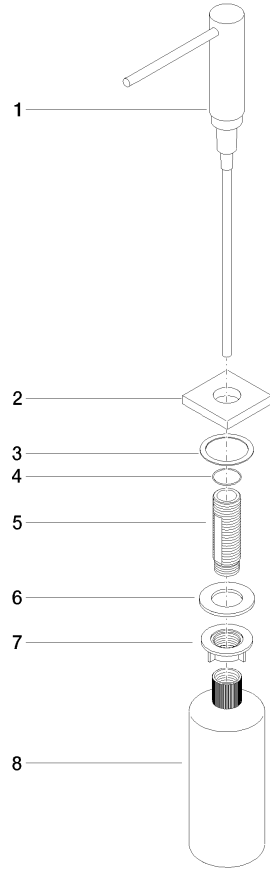

Dispenser with rosette - Chrome

LOT

82 439 970

- 124mm projection
- 500 ml bottle
- can be filled from the top
- rotating pump head
- height 124 mm
- hole diameter 25 mm
- individual rosette 55 x 55 mm

Fits LOT

	Chrome	82 439 970-00
	Brushed Platinum	82 439 970-06
	Platinum	82 439 970-08
	Durabross (23kt Gold)	82 439 970-09
	Dark Chrome	82 439 970-19
	Brushed Durabross (23kt Gold)	82 439 970-28
	Brushed Champagne (22kt Gold)	82 439 970-46
	Champagne (22kt Gold)	82 439 970-47
	Brushed Chrome	82 439 970-93
	Brushed Dark Platinum	82 439 970-99

Dispenser with rosette - Chrome

LOT

82 439 970

mm [inches]

82 439 970

Parts for other finishes can be found here: [Brushed](#)
[Platinum](#)

Spare parts list

No.	Item Number	Name	Quantity used	Delivery time
1	90 10 10 538 00-00	dispenser	1	10
2	08 27 97 505-00	rosette	1	10
3	08 10 10 624 90	disc	1	2
4	09 14 10 151 90	seal	1	2
5	08 10 10 527 90	holder	1	2
6	09 14 05 014 90	seal	1	2
7	08 10 10 517 90	nut	1	2
8	90 10 10 603 00 90	container	1	2